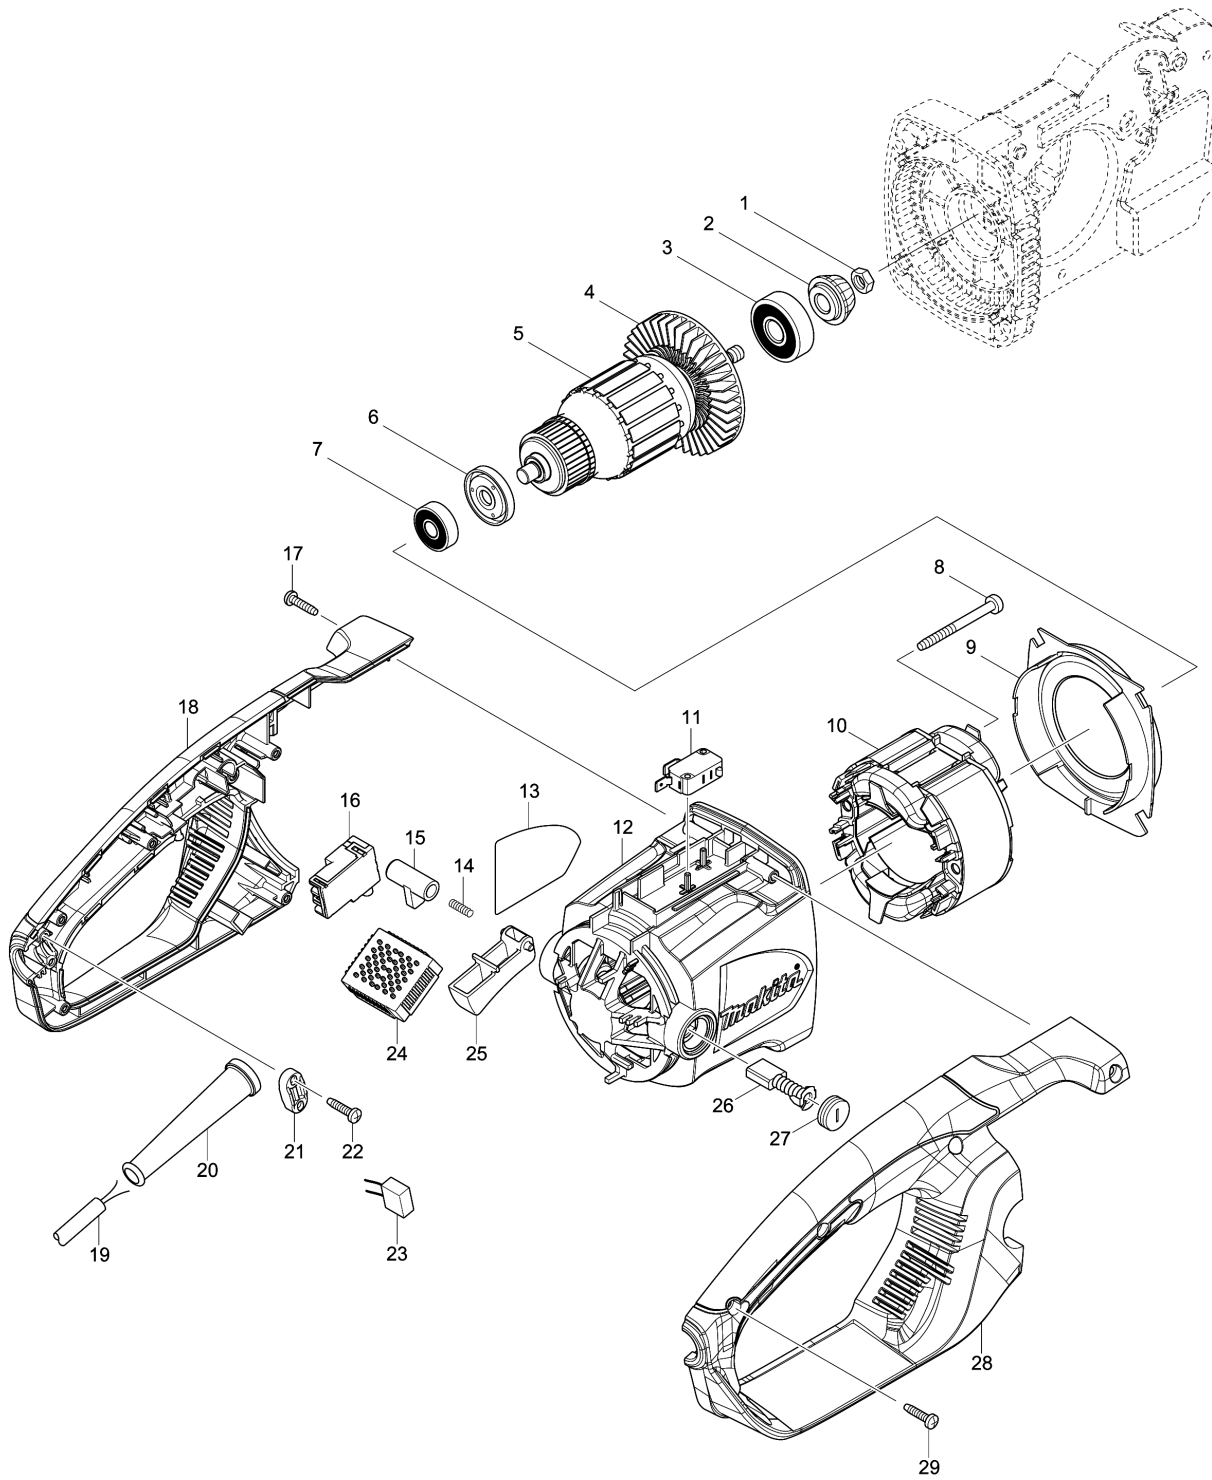

Model No.UC4551A ELECTRIC CHAIN SAW 450MM