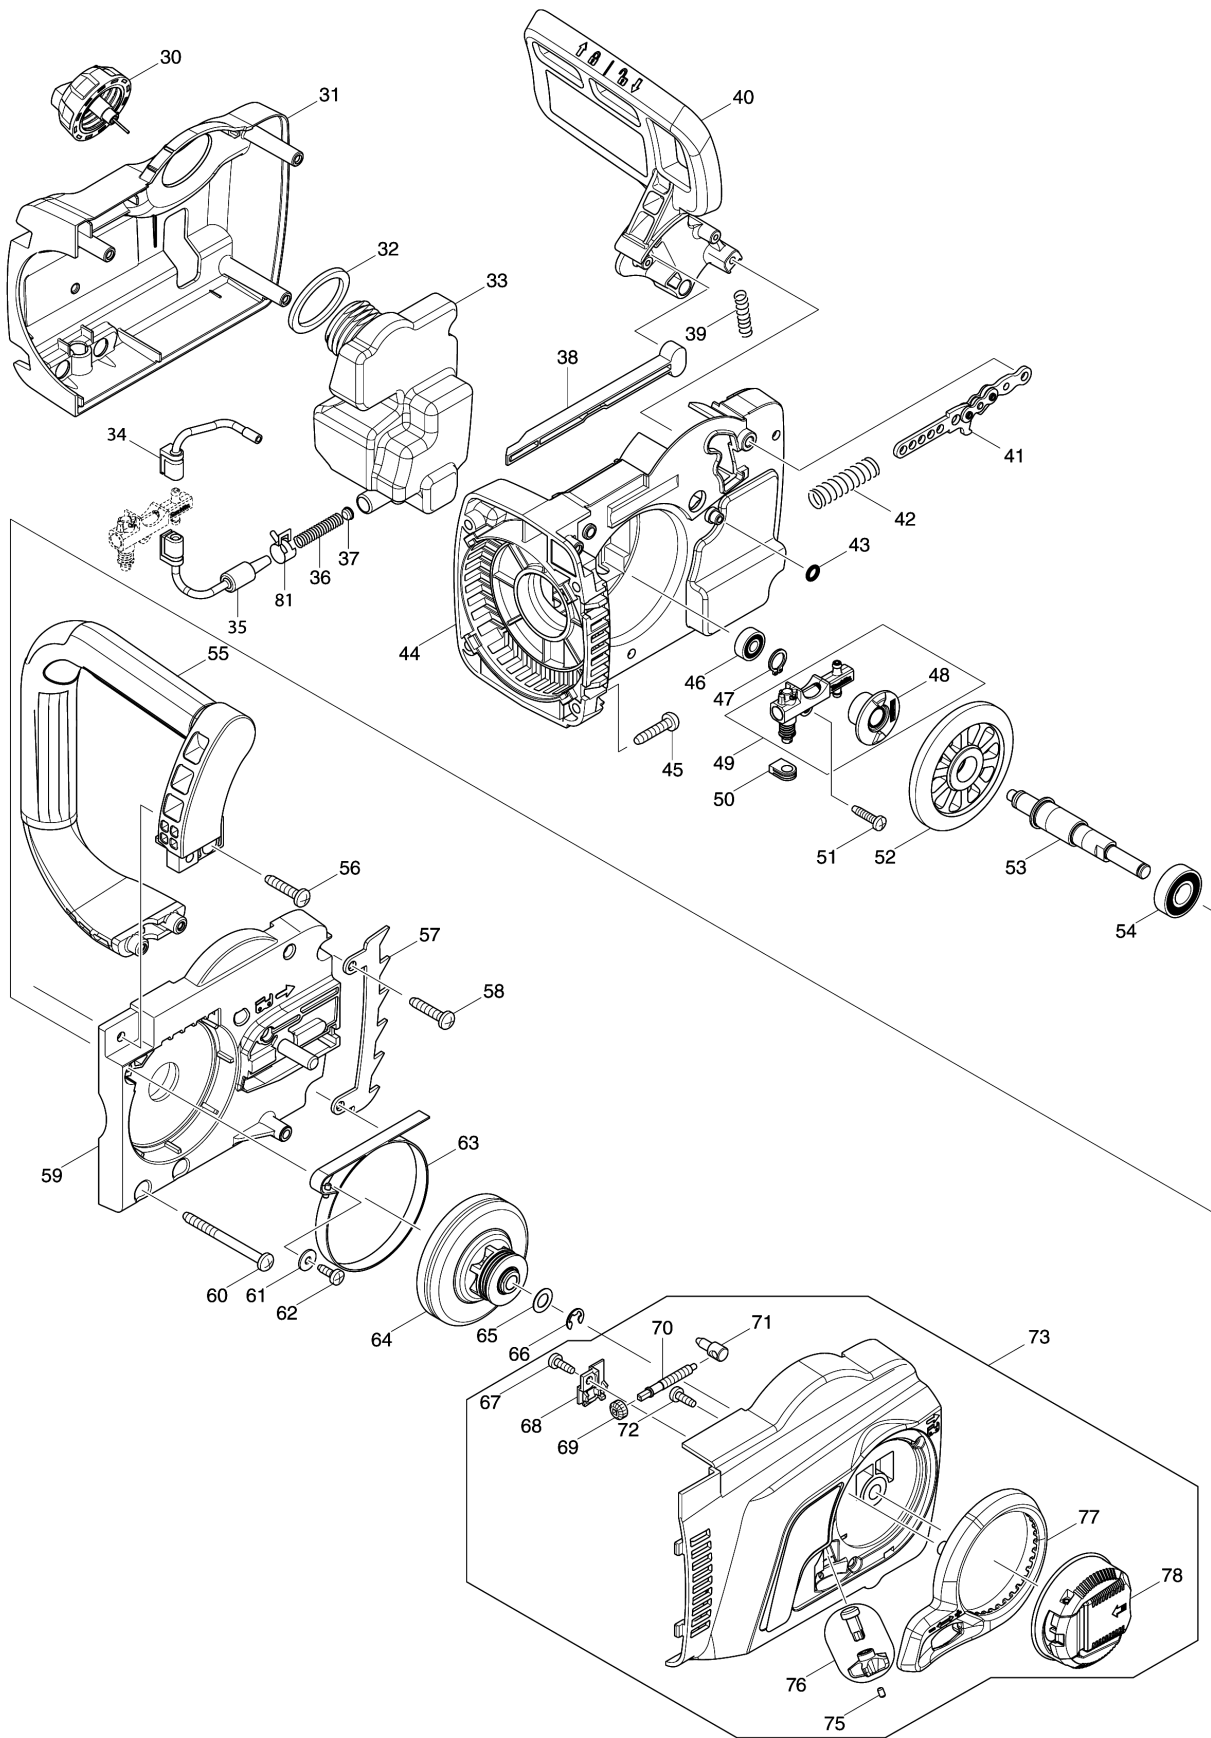

Model No. UC4551A ELECTRIC CHAIN SAW 450MM